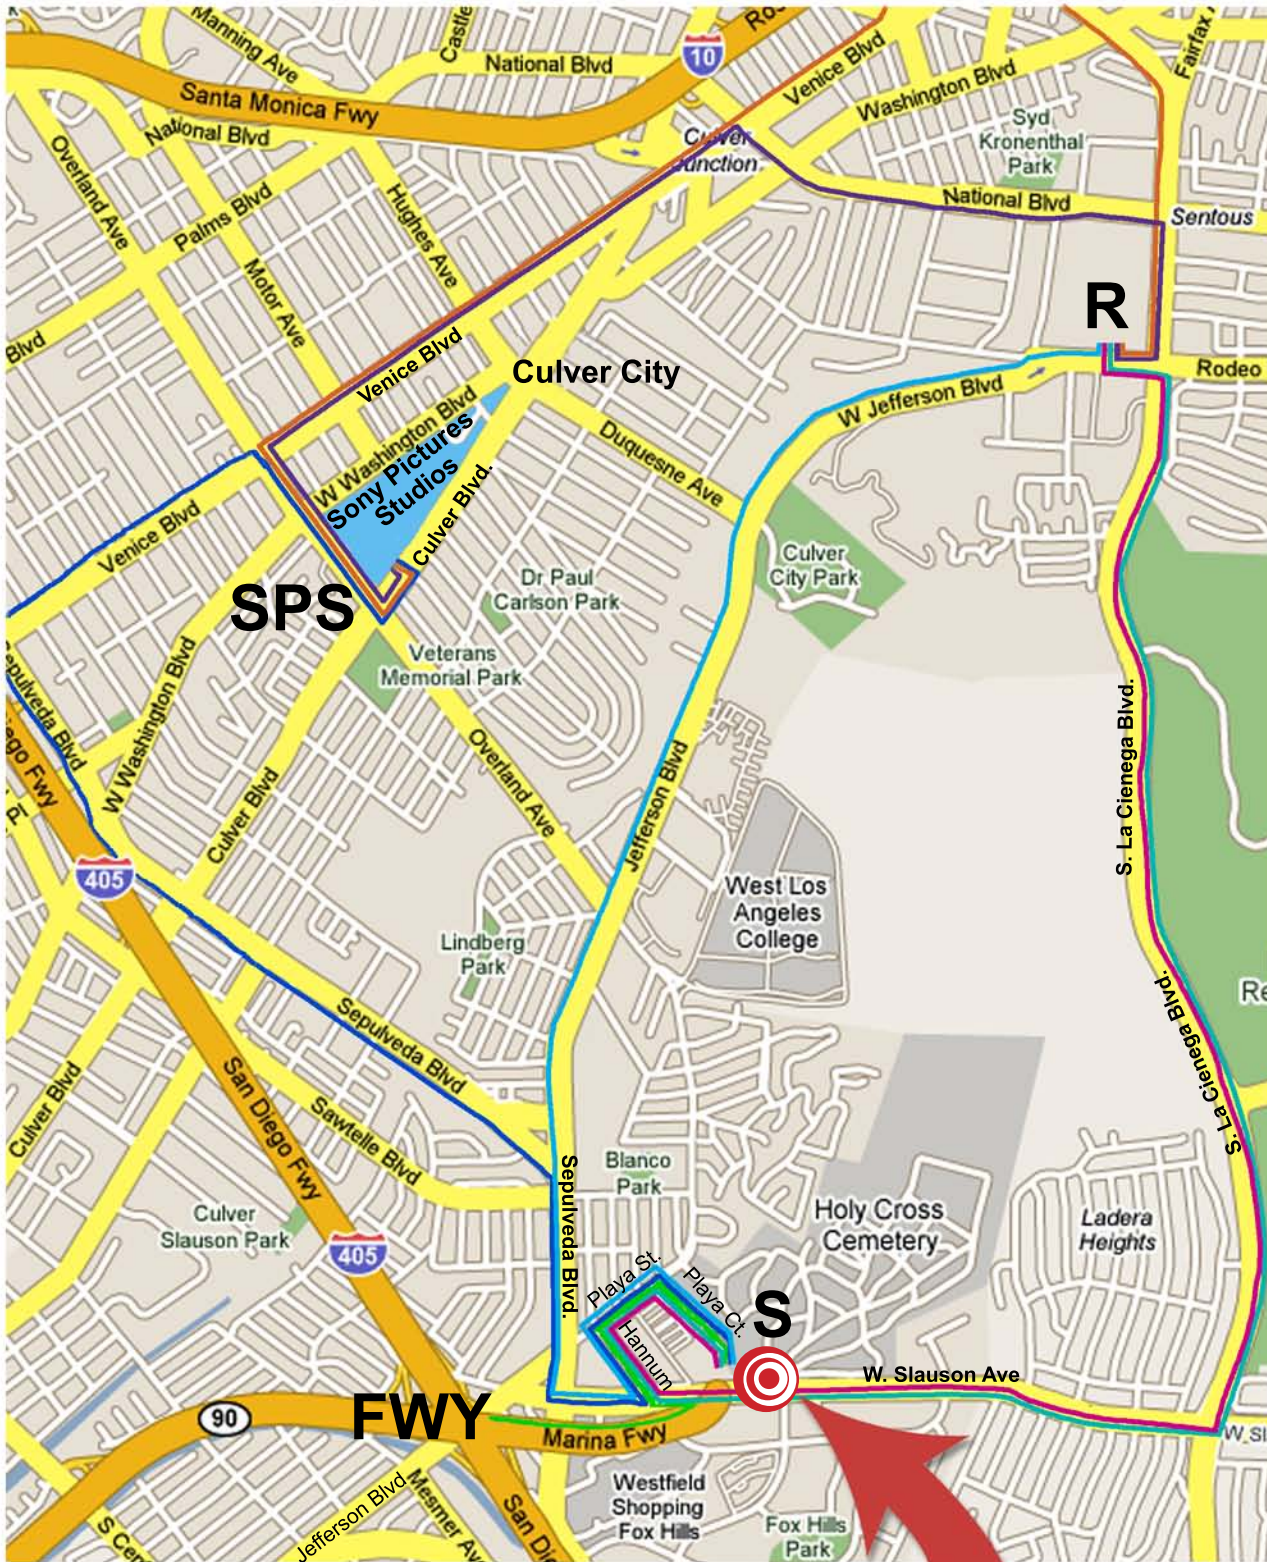

Sony Pictures Transportation

5933 West Slauson Avenue

Culver City, CA 90230

310-244-7016

Truck Route map to new location
Effective date November 11, 2006

Studio to Rodeo: SPS

- R on Culver Blvd
- R on Overland
- R on Venice
- R on National
- R on Jefferson
- L on Rodeo

Rodeo to Studio: R

- L on Rodeo Rd
- L on La Cienega
- L on Venice
- L on Overland
- L on Culver

Studio to Slauson: SPS

- R on Culver
- R on Overland
- L on Venice
- L on Sepulveda
- L on Slauson Ave
- R on Hannum
- R on Playa St
- R on Playa Ct

405 to Slauson: FWY

- Take 90 East to Slauson Ave.
- L on Slauson Ave.
- R on Hannum
- R on Playa St
- R on Playa Ct

Slauson to Rodeo: S

- L on Playa St
- L on Hannum
- L on Slauson Ave
- L on La Cienega
- L on Rodeo Rd
- (If backing a long trailer: continue on La Cienega
- L on National
- L on Jefferson
- L on Rodeo Rd

Rodeo to Slauson via La Cienega: R

- L on Rodeo Rd
- R on La Cienega
- R on Slauson Ave
- R on Hannum
- R on Playa St
- R on Playa Ct

Rodeo to Slauson via Jefferson: R

- R on Rodeo Rd
- L on Jefferson
- Merge L on Sepulveda
- L on Slauson Ave
- L on Hannum
- R on Playa St
- R on Playa Ct