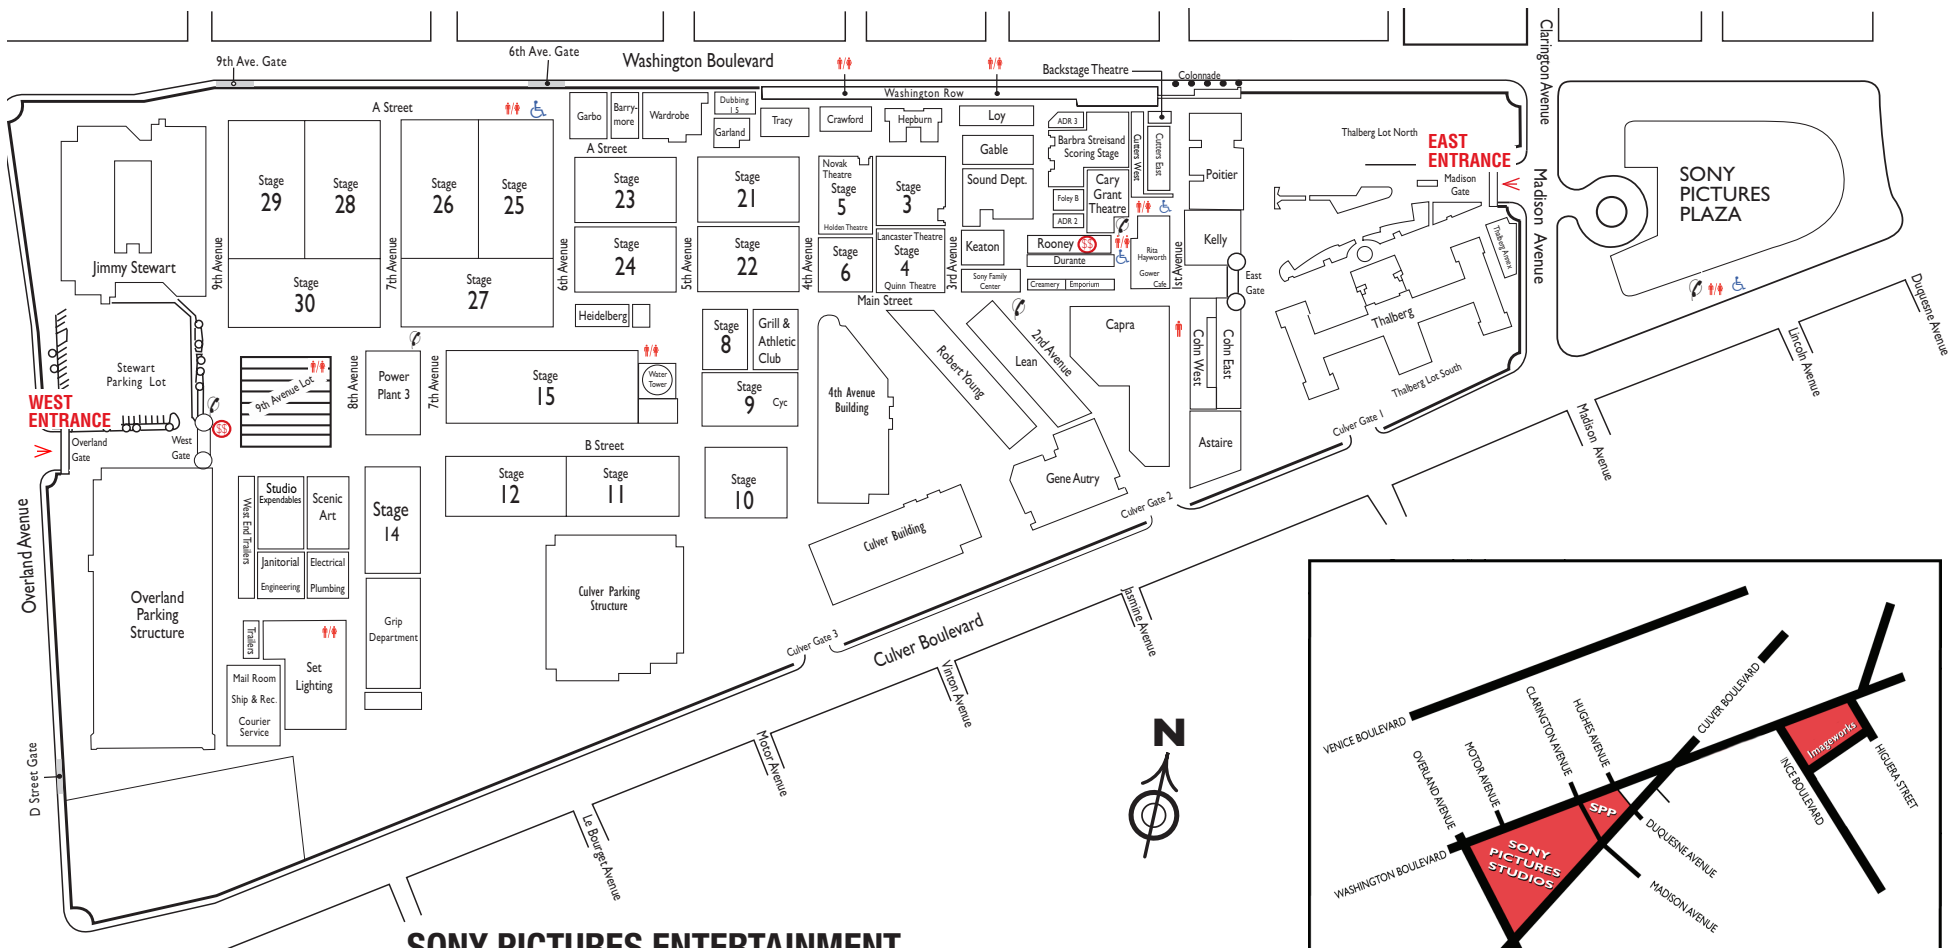

## DIRECTIONS

### **SOUTHBOUND 405 FREEWAY**

Exit at **Washington / Culver Blvd.** off-ramp  
 Right on **Sawtelle Blvd.**  
 Right on **Washington**  
 Right on **Overland** (for Overland gate / West entrance)  
 Right on **Madison** (for Madison gate / East entrance)

### **NORTHBOUND 405 FREEWAY**

Exit at the **Culver Blvd.** off-ramp  
 Right on **Culver**  
 Left on **Overland** (for Overland gate / West entrance)  
 Left on **Madison** (for Madison gate / East entrance)

### **WEST SANTA MONICA I-10 FREEWAY**

Exit and make a left on **Overland Avenue**  
 Overland gate / West entrance located between  
 Washington Blvd. & Culver Blvd. on your left hand side  
 Madison gate / East entrance: Left on **Washington Blvd.**  
 Right on **Madison Avenue**